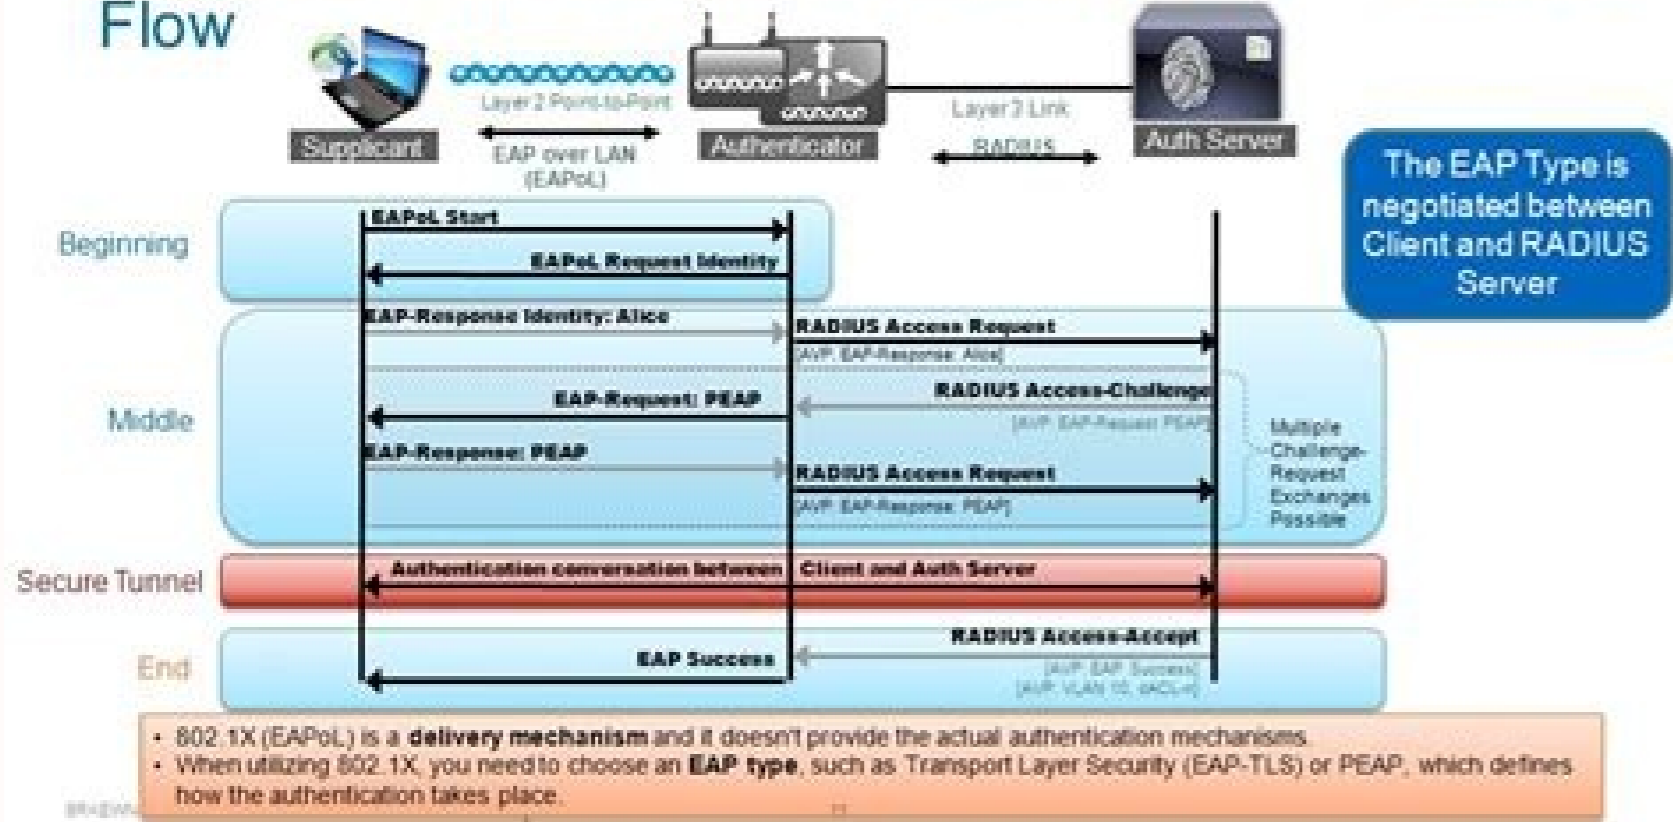

Extensible Authentication Protocol (EAP) — Protocol Flow